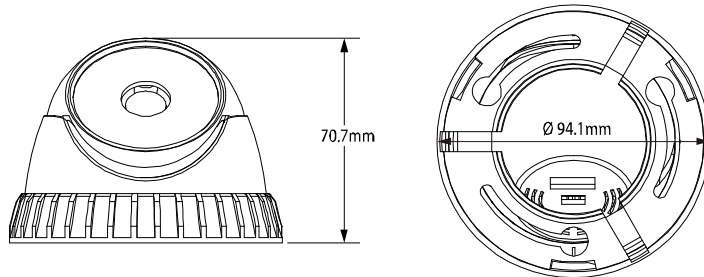

DG103A

HD CCTV 1080P IR Dome Camera

● FEATURES

- (1) 1/2.7" CMOS Sensor
- (2) 1080P video output
- (3) Low light sensitivity of 0.1 Lux / F1.8, 0Lux (IR LED ON)
- (4) Day and night 24-hour surveillance with IR effective distance up to 20 meters

● DIMENSIONS*

*Dimensional Tolerance: ± 5mm

● SPECIFICATIONS*

MODEL	DG103A
Pick-up Element	1/ 2.7" CMOS image sensor
Number of Pixels	1930(H) x 1088(V)
Video Frame Rate	1080P@30fps / 1080P@25fps
Min. Illumination	0.1 Lux / F1.8, 0 Lux (IR LED ON)
S/N Ratio	More than 48dB (AGC OFF)
Shutter Speed	1/30 (1/25) sec ~ 1/720000 (1/600000) sec
Lens	f3.6mm / F1.8
Lens Angle	96° (Horizontal) / 50° (Vertical) / 116° (Diagonal)
IR LED	21 units
IR Effective Distance	Up to 20 meters
IR Shift	YES
Day & Night Mode	YES
IRIS Mode	AES
White Balance	AUTO / USER / PUSH / 8000K / 6000K / 4200K / 3200K
AGC	Auto
Sharpness	YES
Flickerless	50HZ / 60HZ / OFF
BLC	YES
Operating Temperature	0°C ~ 40°C
Video Output	1.0 Vp-p composite, 75Ω
Power Source (±10%)	DC12V / 0.5A
Current Consumption (±10%)	200mA